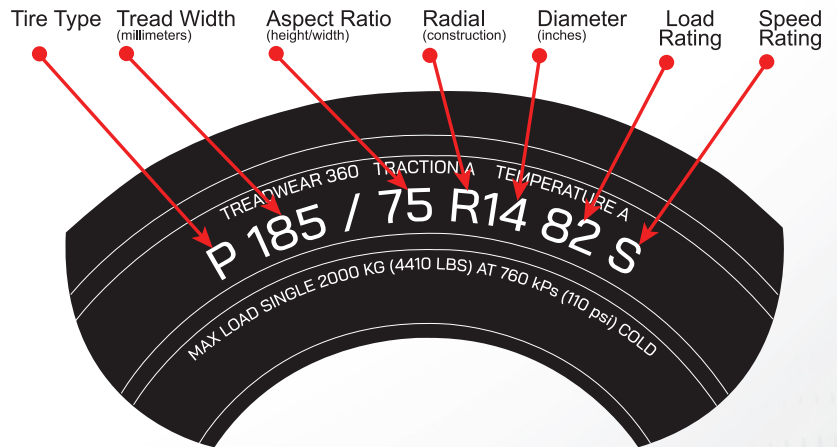

APPLICATION CHART

Drag Tires

Class Category	Wheel Diameter	Tire Size	Lightweight Rim	Stock Rim
Frontrunner	15"	23/5 R15	1	
		24/5 R15	1	
		25/4.5 R15	2	
		26/4.5 R15	2	
		27/4.5 R15	2	
		28/4.5 R15	2	
	17"	22/2.5 R17	2	
		22/4 R17	2	
Stock/ Super Stock	15"	28/9 R15	4	6
		28/10 R15	4	6
		29/11 R15	4	6
		29/12 R15	4	6
		30/9 R15	4	6
		30/10.5 R15	4	6
		31/13 R15	6	8
		31/13.5 R15	6	8
		31/14 R15	6	8
		31/16 R15	6	8
		32/14 R15	6	8
		32/14.5 R15	6	8
		33/14.5 R15	6	8
		Super Comp	15"	26/8 R15
31/12 R15	4			6
32/14 R15	6			8
32/14.5 R15	6			8
32.5/17 R15	6			8
33/12 R15	6			6
33/14.5 R15	6			8
33/16 R15	6			8
33/17 R15	6			8
16"	33.5/17 R16			6
	35/15 R16	6	8	
Super Gas	15"	32/14 R15	5	
		32/14.5 R15	5	
		32/16 R15	5	
		32.5/17 R15	5	
		33/15 R15	5	
		33/16 R15	5	
	33/17 R15	6		
	16"	33.5/17 R16	6	
Dragster/ Sportsman	16"	33.5/17 R16	6	
		35/15 R16	6	
		35/17 R16	6	
Pro Mod/ Pro Stock	16"	34.5/17 R16	6	
		33.5/17 R16	6	
		35/17 R16	6	
Top Fuel/ Funny Car Landspeed	15"	21/5 R15	2	
		23/5 R15	2	
		25/4.5 R15	2	
		28/4.5 R15	2	
		27.5/12 R15	4	
		28/10 R15	4	
	16"	36/17.5 R16	6	
		24.5/7.5 R16	3	
		17"	22/4 R17	2
	18"	30/9 R18	3	

- 3** 3oz
- 4** 4oz
- 6** 6oz
- 8** 8oz
- 10** 10oz
- 12** 12oz
- 14** 14oz
- 16** 16oz

How much Counteract for your tire?

Visit howmuchcounteract.com or scan the QR code to download our app